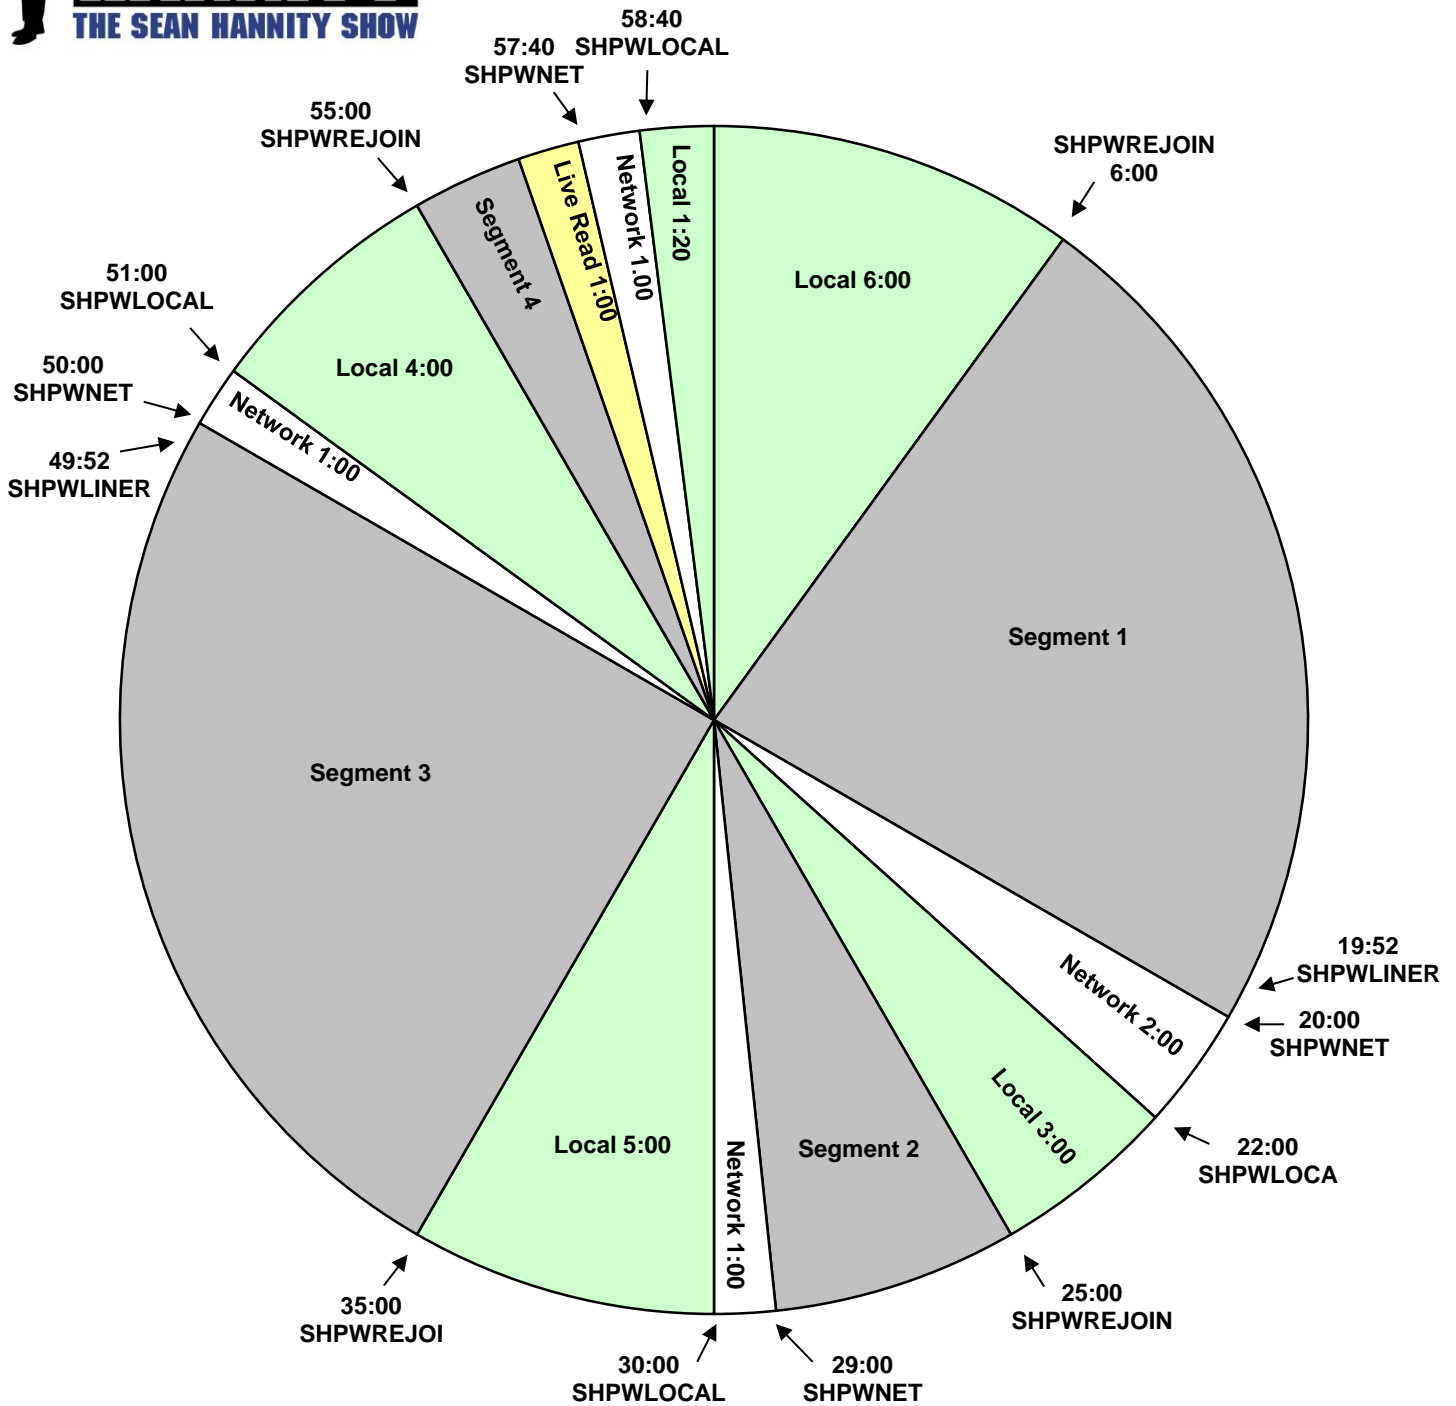

WEEKEND (ENCORE) PROGRAM CLOCK

Effective November 28, 2011

Premiere XDS PRO4-P Satellite

Fed Fridays at 6PM Eastern / 3PM Pacific

*Please do not air this program before 12am Saturday in your local time zone.

For Technical Assistance Call
 Premiere Network Operations Center: (800) 276-4431
 Technical Info: <http://engineering.premiereradio.com>

Hard outs at 29:00 and 56:40. Other breaks float.
 SHPWREJOIN: local streaming start.
 SHPWLINER: fires local liner.
 SHPWLOCAL: fires local break.
 SHPWNET: local streaming stop.
 Local avails filled with ad counsel content.